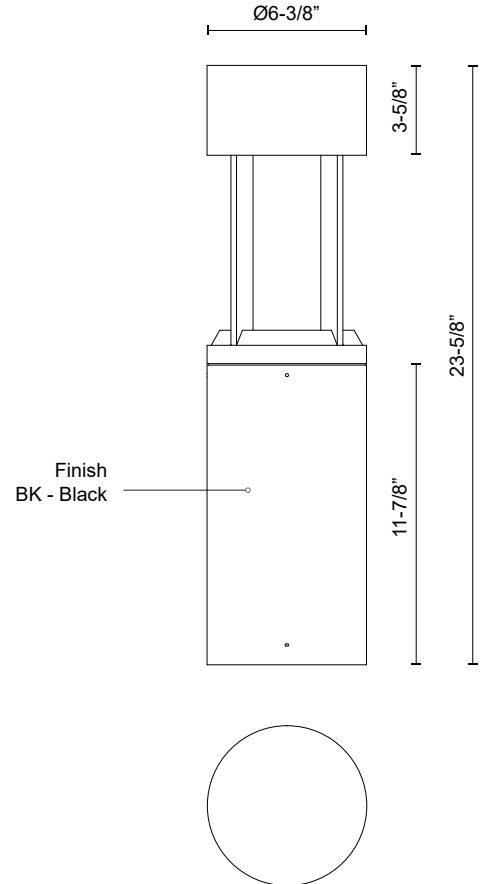

EB40924-BK-UNV
 Black

SPECIFICATION DETAILS

Fixture Dimensions	D6-3/8" x H23-5/8"
Light Source	LED with DC Driver
Wattage	24W
Total Lumens	2500lm
Delivered Lumens	1353lm
Voltage	120-277V
Color Temperature	3000K
CRI (Ra)	80CRI
Optional Color Temps	2700K - 5000K Available, Minimum Order Quantities Apply
LED Rated Life	50,000 hours
Dimming	100% - 10%, TRIAC or ELV Dimmer (Not Included)
Location	Wet
Illumination Direction	Down
Paint Finish	BK02

* For custom options, consult factory for details.
 * For warranty information, please visit www.kuzcolighting.com/warranty

DESCRIPTION

Architecturally designed high-power LED exterior bollard fixture. This die-cast aluminum cylinder with a powder-coated finish features a high top with a radiant downlight to illuminate walkways and paths effectively.